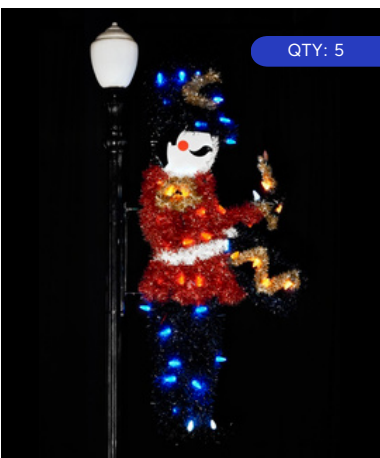

QTY: 5

GARLAND TOY SOLDIER W/ DRUM
8' | C9 | 38 lbs
LSE-PM-SLB-TSWD96

$1,080