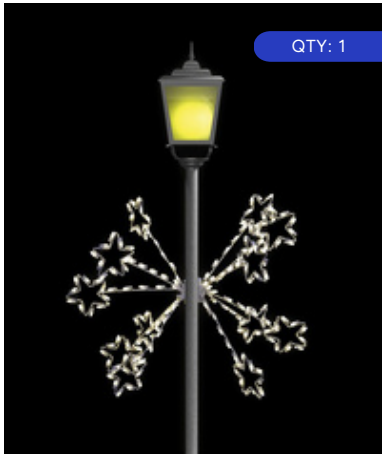

\$595

QTY: 2

STAR SNOWFLAKE
4' | 72 C7 Lamps | 29 lbs
PM-SLB-SSS48-CW

\$695

QTY: 6

PRESIDENTIAL SNOWFLAKE
4' | 78 C7 Lamps | 18 lbs
PM-SLB-PSF48-CW

\$695

QTY: 17

WINTERFEST SNOWFLAKE
4' | 78 C7 Lamps | 13 lbs
PM-SLB-WFS48-WW

\$695

QTY: 2

SPIRAL SNOWFLAKE
4' | 84 C7 Lamps | 14.3 lbs
PM-SLB-SPSF48-CW

\$695

PRICE SHOWN BEFORE DISCOUNT

POLE MOUNTS

50% off
LIST PRICE