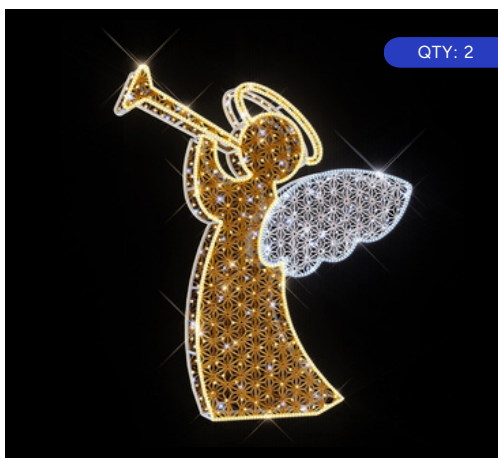

QTY: 2

GOLDEN ANGEL
5.9' H X 5.3' W X 1' D
DS-6-GDAE

$4,335