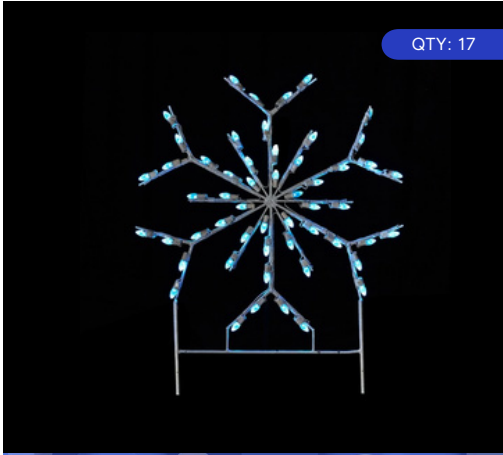

QTY: 17

SNOWFLAKE, NO RISER
3' | C7
LSE-TS-3-SF-CW

$550