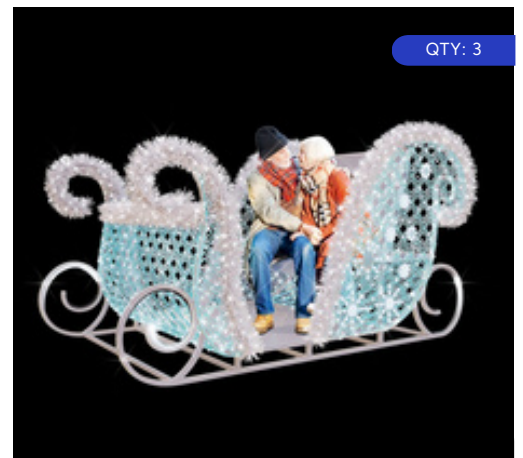

QTY: 3

FROZEN WINTER SLED
3.9' X 7.5'
DS-4-POFWS

$7,135

PRICE SHOWN BEFORE DISCOUNT