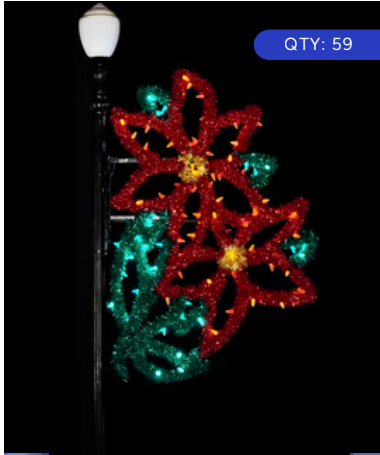

QTY: 59

DOUBLE POINSETTIA
5.5' x 12' | 115 C9 Lamps | 37 lbs
LSE-PM-SLB-DPA144

$1,495