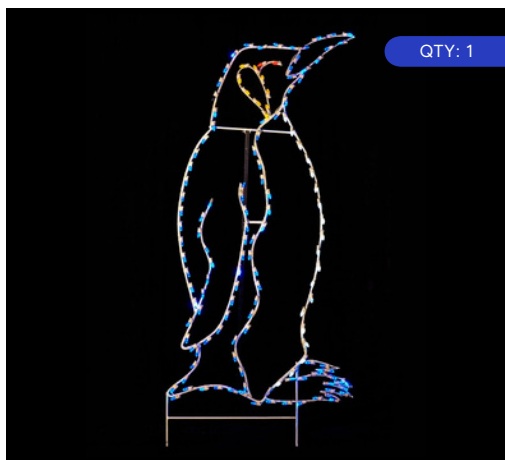

\$10,740

QTY: 1

POLAR BEAR
6.5' x 11.5' | 170 C7 Lamps
LSE-TS-7-SPBWEL

\$2,395

QTY: 1

NORTH POLE SIGN
12' x 13' | 369 C7 Lamps
LSE-TS-12-NPS

\$7,495

QTY: 1