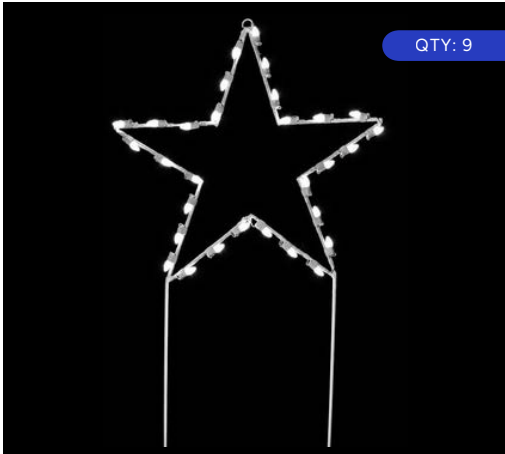

GROUND MOUNTS

50% off
LIST PRICE

QTY: 9

SNOWFLAKE TREE
6.5' x 12' | 215 C7 Lamps
LSE-TS-12-SFT

\$1,024

QTY: 27

2' STAR
2' | 20 C7 Lamps
LSE-TS-2-ST-CW

\$450