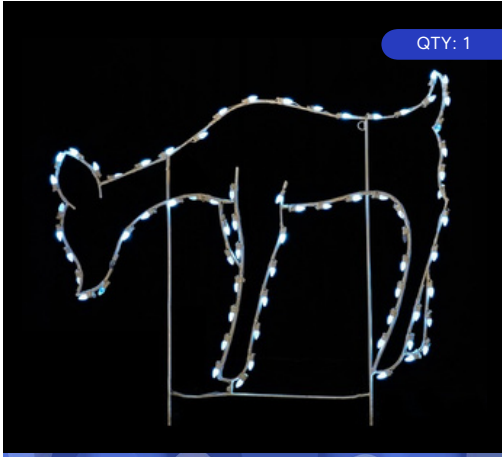

50% off
LIST PRICE

QTY: 1

GRAZING BUCK
4' x 8' | 90 C7 Lamps | 35 lbs
TS-5-WGB

\$855

QTY: 2

BUCK STANDING PROUD
10' x 8.8' | 206 C7 Lamps | 53.5 lbs
TS-10-DFSB-CW

\$1,799

QTY: 1