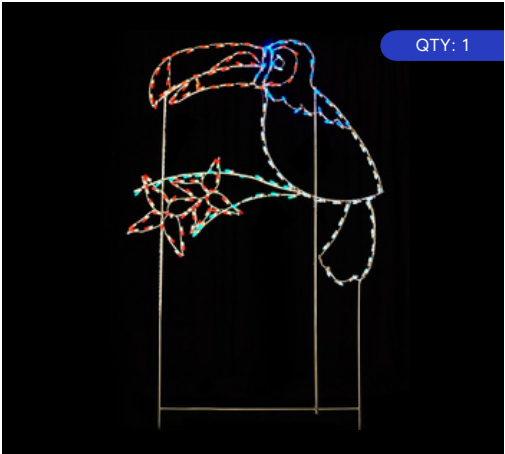

\$6,150

PRICE SHOWN BEFORE DISCOUNT

GROUND MOUNTS

50% off
LIST PRICE

QTY: 1

PARROT ON PERCH
6' x 4' | C7
LSE-TS-6-ZPAR

\$1,820

QTY: 1