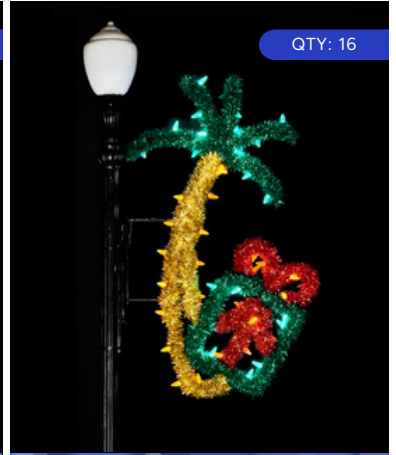

QTY: 16

PALM TREE W/ PACKAGE
6' | 45 C7 Lamps
LSE-PM-CLB-PTWP72

$750