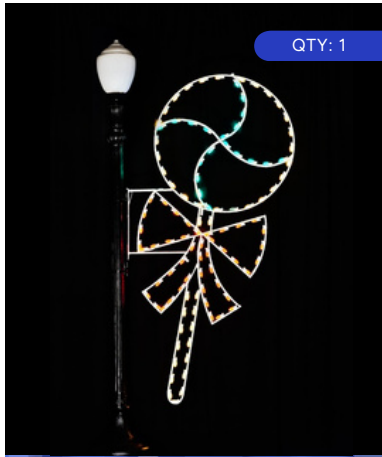

QTY: 1

LOLLOPOP
4' x 8' | 150 C7 Lamps | 29 lbs
LSE-PM-SLB-LP96

$1,130