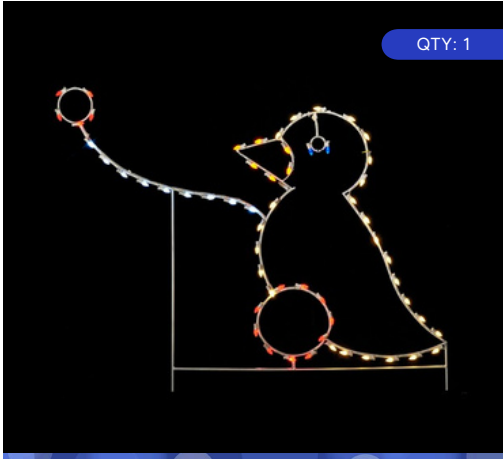

GIANT STOCKING
17' x 11' | 586 C7 Lamps
LSE-TS-17-GST

\$10,500

PRICE SHOWN BEFORE DISCOUNT

GROUND MOUNTS

50% off
LIST PRICE

QTY: 1

TOY TRAIN
9' x 28' | 1065 C7 Lamps
LSE-TS-7-SETG

\$12,830