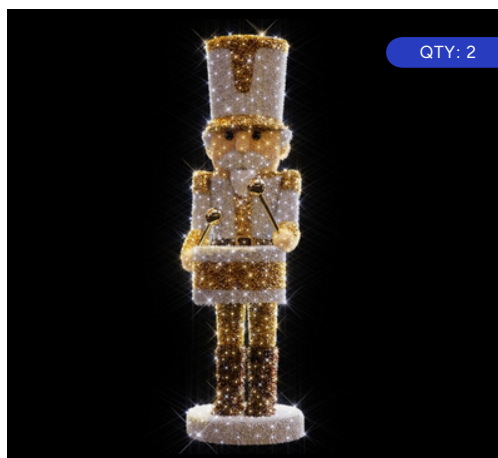

QTY: 1

JOSE DEER DISPLAY | WW
7' X 4'
DS-7-DSJD

\$3,860

QTY: 2

GOLDEN ANGEL
5.9' H X 5.3' W X 1' D
DS-6-GDAE

\$4,335

QTY: 2

GOLDEN NUTCRACKER
7.5' H X 3' W X 2.1' D
DS-8-GDNK