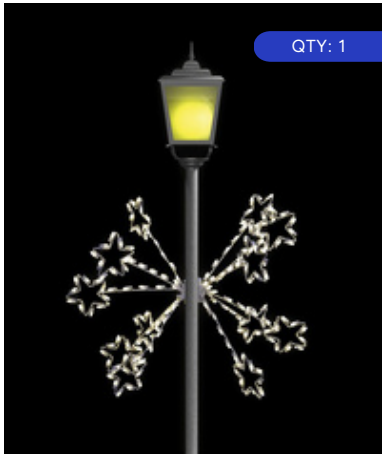

\$595

QTY: 2

STAR SNOWFLAKE
4' | 72 C7 Lamps | 29 lbs
PM-SLB-SSS48-CW

\$695

QTY: 9

PRESIDENTIAL SNOWFLAKE
4' | 78 C7 Lamps | 18 lbs
PM-SLB-PSF48-CW

\$695

QTY: 17

WINTERFEST SNOWFLAKE
4' | 78 C7 Lamps | 13 lbs
PM-SLB-WFS48-WW

\$695

QTY: 2

SPIRAL SNOWFLAKE
4' | 84 C7 Lamps | 14.3 lbs
PM-SLB-SPSF48-CW

\$695

PRICE SHOWN BEFORE DISCOUNT

POLE MOUNTS

50% off
LIST PRICE