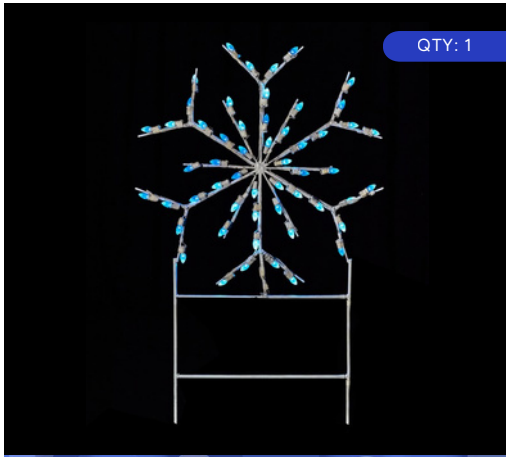

2' STAR
2' | 20 C7 Lamps
LSE-TS-2-ST-CW

\$450

QTY: 24

2' STAR ON 2' RISER
4' x 4' | 38 C7 Lamps
LSE-TS-4-STWR-CW

\$450

QTY: 17

SNOWFLAKE, NO RISER
3' | C7
LSE-TS-3-SF-CW

\$550