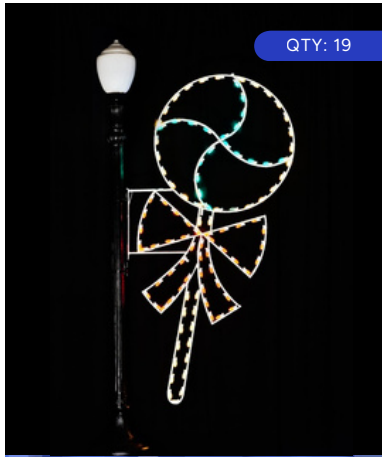

GLORIOUS HEAVENLY ANGEL
5.5' x 8' | 114 C7 Lamps | 39.5 lbs
LSE-PM-SLB-HA96

\$1,040

QTY: 8

STANDING BUCK
8' | 90 C7 Lamps
LSE-PM-SLB-SB96

\$825

QTY: 19

LOLLIPOP
4' x 8' | 150 C7 Lamps | 29 lbs
LSE-PM-SLB-LP96