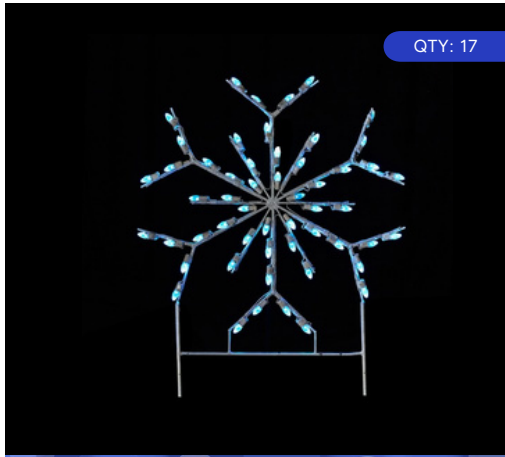

2' STAR
2' | 20 C7 Lamps
LSE-TS-2-ST-CW

\$450

QTY: 24

2' STAR ON 2' RISER
4' x 4' | 38 C7 Lamps
LSE-TS-4-STWR-CW

\$450

QTY: 17

SNOWFLAKE, NO RISER
3' | C7
LSE-TS-3-SF-CW

\$550