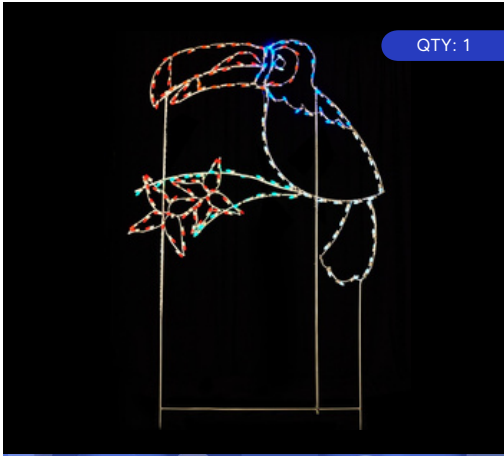

GROUND MOUNTS

50% off
LIST PRICE

QTY: 1

PARROT ON PERCH
6' x 4' | C7
LSE-TS-6-ZPAR

\$1,820

QTY: 1

TOUCAN
6' x 8' | C7
LSE-TS-8-ZTOU

\$1,195