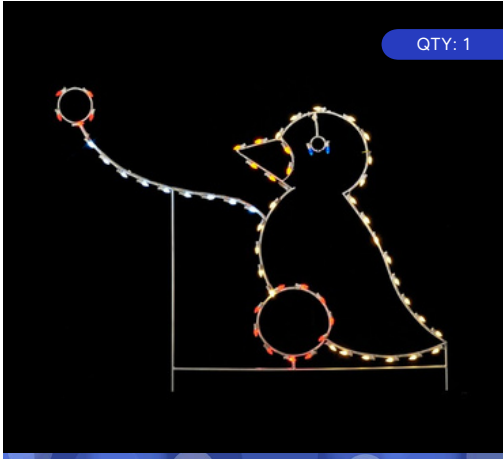

GIANT STOCKING
17' x 11' | 586 C7 Lamps
LSE-TS-17-GST

\$10,500

PRICE SHOWN BEFORE DISCOUNT

GROUND MOUNTS

50% off
LIST PRICE

QTY: 3

TOY TRAIN
9' x 28' | 1065 C7 Lamps
LSE-TS-7-SETG

\$12,830