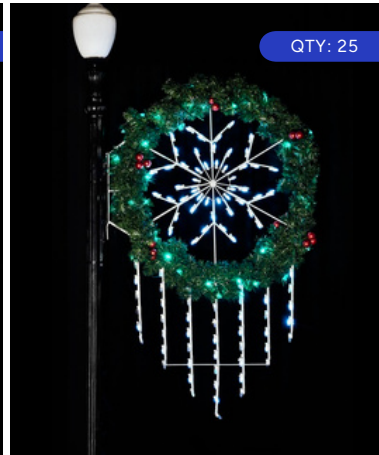

QTY: 25

SNOWFLAKE CASCADE WREATH
5.5' x 8' | 144 C7 Lamps | 37 lbs
LSE-PM-SLB-SCW96

$1,450