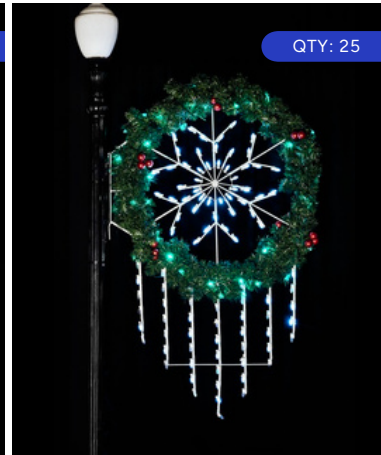

QTY: 25

SNOWFLAKE CASCADE WREATH
5.5' x 8' | 144 C7 Lamps | 37 lbs
LSE-PM-SLB-SCW96

$1,450