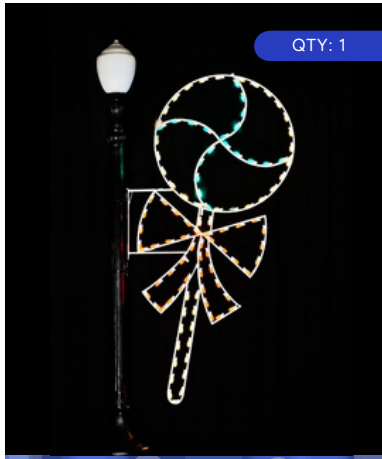

GLORIOUS HEAVENLY ANGEL
5.5' x 8' | 114 C7 Lamps | 39.5 lbs
LSE-PM-SLB-HA96

\$1,040

QTY: 8

STANDING BUCK
8' | 90 C7 Lamps
LSE-PM-SLB-SB96

\$825

QTY: 1

LOLLOPOP
4' x 8' | 150 C7 Lamps | 29 lbs
LSE-PM-SLB-LP96