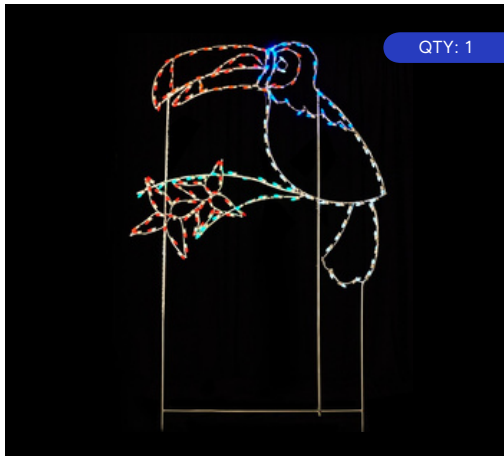

QTY: 1

TOUCAN
6' x 8' | C7
LSE-TS-8-ZTOU

$1,195