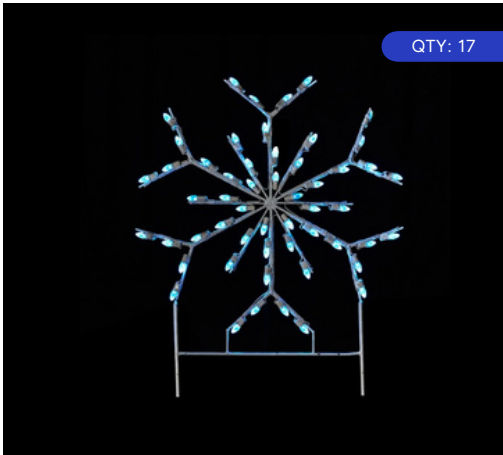

SNOWFLAKE TREE
6.5' x 12' | 215 C7 Lamps
LSE-TS-12-SFT

\$1,024

QTY: 27

2' STAR
2' | 20 C7 Lamps
LSE-TS-2-ST-CW

\$450

QTY: 9

2' STAR ON 2' RISER
4' x 4' | 38 C7 Lamps
LSE-TS-4-STWR-CW

\$450