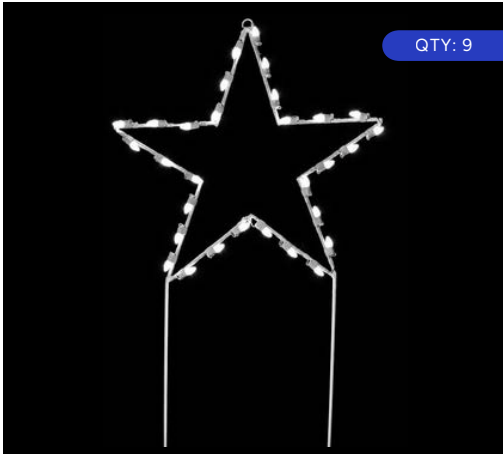

SNOWFLAKE TREE
6.5' x 12' | 215 C7 Lamps
LSE-TS-12-SFT

\$1,024

QTY: 27

2' STAR
2' | 20 C7 Lamps
LSE-TS-2-ST-CW

\$450

QTY: 9

2' STAR ON 2' RISER
4' x 4' | 38 C7 Lamps
LSE-TS-4-STWR-CW

\$450