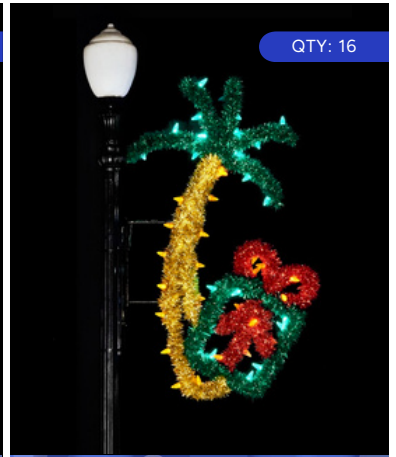

DOUBLE POINSETTIA
5.5' x 12' | 115 C9 Lamps | 37 lbs
LSE-PM-SLB-DPA144

\$1,495

QTY: 8

GARLAND SINGLE POINSETTIA
5' | 39 C9 Lamps | 22 lbs
PM-SLB-GSPA60-MC

\$738

QTY: 16

PALM TREE W/ PACKAGE
6' | 45 C7 Lamps
LSE-PM-CLB-PTWP72