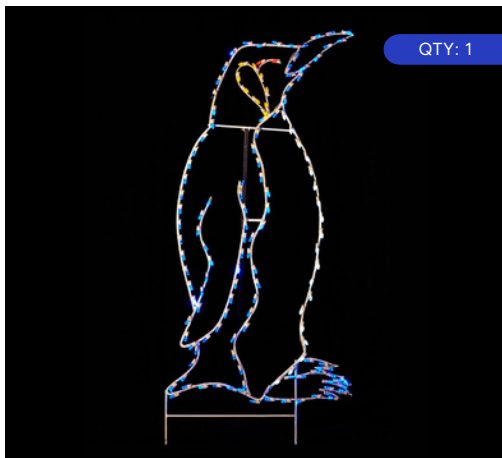

QTY: 1

EMPEROR PENGUIN
8' | 145 C7 Lamps
LSE-TS-8-ZEP

$1,095