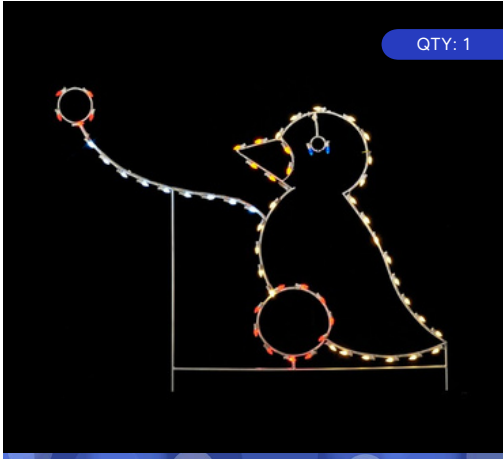

TOY TRAIN
9' x 28' | 1065 C7 Lamps
LSE-TS-7-SETG

\$12,830

QTY: 1

TOY DUCK
6' x 4' | C7 | 16 lbs
LSE-TS-4-TD

\$830

QTY: 1

TOY DUCK
6' x 9' | C7
LSE-TS-6-TDU

\$1,595