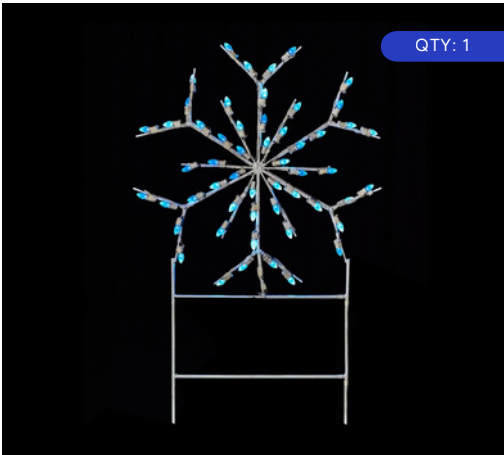

QTY: 1

SNOWFLAKE, 1' RISER
4' | C7
LSE-TS-4-SFWR-CW

$600