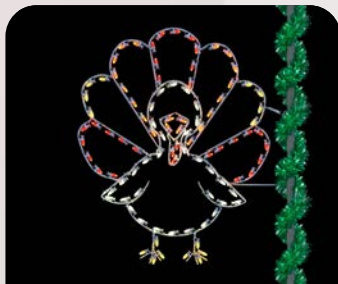

Perky Turkey Pole Mount ★
5'H x 4'W | Lamps 153 C-7
PM-SLB-PTRKY60-MC | $850