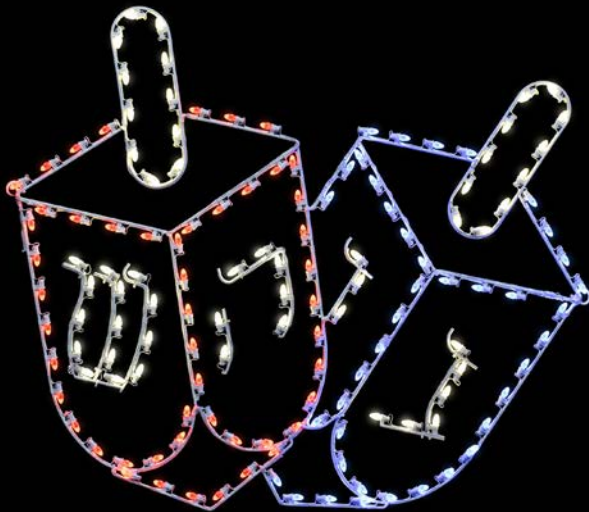

* Also available as Building Front Displays!

Blue/Red | TS-5-DRDL-BLRD-WW

Double Dreidel (All Colors) - Custom Color Combinations Available!
5'H x 6'W | Lamps 141 C-7
TS-5-DRDL-MC | $1,125