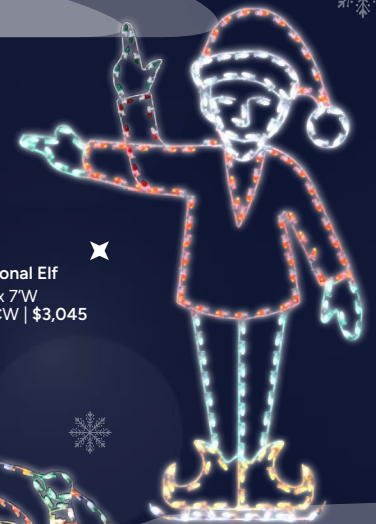

Elf w/ Holiday Wreath  
6.5'H x 6'W  
TS-6-EWW-CW | \$1,815

Directional Elf  
9'H x 7'W  
TS-9-DE-CW | \$3,045

Elf w/ Box of Lights  
8.5'H x 6'W  
TS-9-EBL-CW | \$2,755