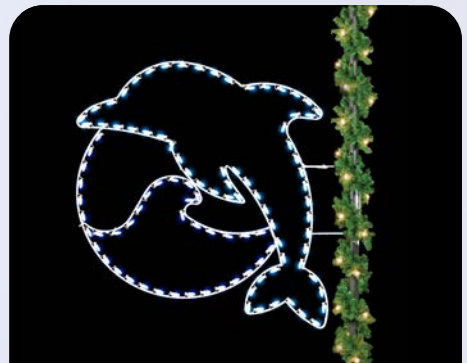

Sea Shell

6'H x 3'W | Lamps 61 C-7  
PM-SLB-SHL72-CW | TS-6-SHL-CW | \$797

Seagull

6'H x 3.33'W | Lamps 62 C-7  
PM-SLB-GULL72-CW | TS-6-GULL-CW | \$500

Dolphin

6'H x 5.5'W | Lamps 100 C-7  
PM-SLB-DFN72-MC | TS-6-DFN-MC | \$826