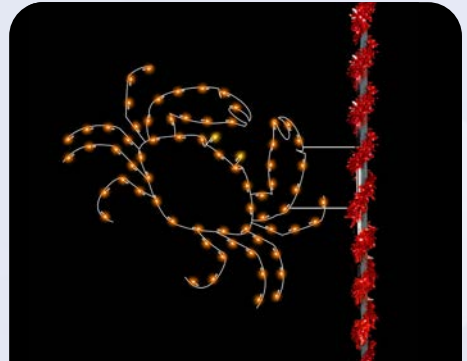

Crab

6'H x 6.5'W | Lamps 126 C-7
PM-SLB-CRB72-MC | TS-6-CRB-MC | $900