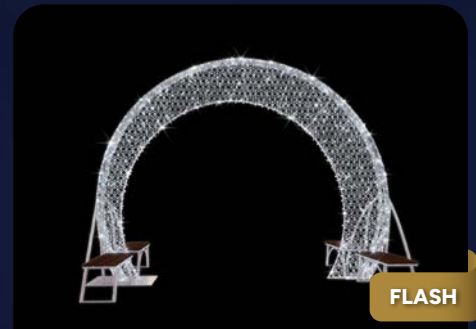

Romance Deluxe Ornament Arch
11.3'H x 6.4'W
DS-17-RDA | $15,460

FLASH