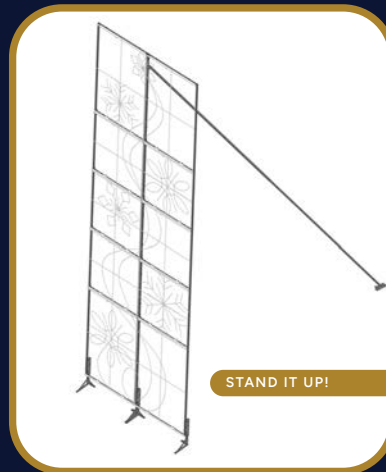

PATENT PENDING INNOVATION

This exclusive modular system from Holiday Outdoor Decor is patent pending — giving you early access to a smarter, more sustainable solution for seasonal displays.