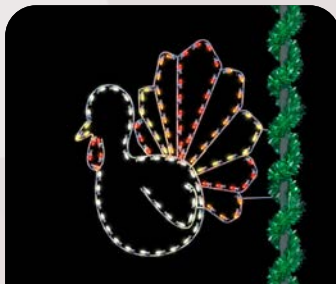

Harvest Turkey Pole Mount ★
5'H x 4.5'W | Lamps 102 C-7
PM-SLB-HTRKY60-MC | $850