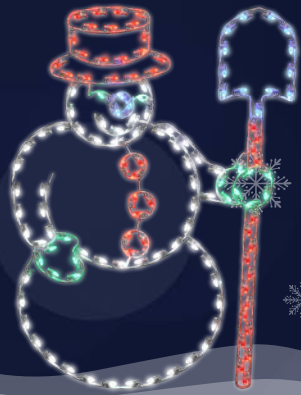

DISPLAYS | GROUND DISPLAYS

Snowman w/ Shovel ▲
5'H x 6'W | Lamps 158 C-7
TS-6-SMS-CW | $1,605