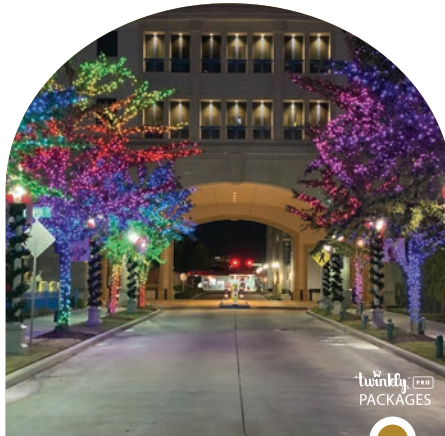

twinkly PRO PACKAGES

SIGNATURE PACKAGE

Everything you need to decorate a larger space. Bundle contains all components needed for wrapping multiple larger trees and/or buildings. *See photo for comparison.

Twinkly Pro™ Plus Bundle

- (5) Wifi/Ethernet Controller
- (20) 250 light count RGBW light strings

TP-S-RGBW-K
$5,000