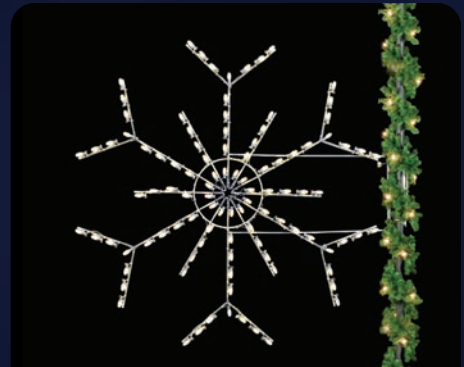

# DISPLAYS | SNOWFLAKES

Enhanced Forked Snowflake

36"	Lamps 50 C-7	PM-SLB-EDFS36	\$600
48"	Lamps 60 C-7	PM-SLB-EDFS48	\$695
60"	Lamps 84 C-7	PM-SLB-EDFS60	\$775
72"	Lamps 132 C-7	PM-SLB-EDFS72	\$845

Spiral Snowflake

36"	Lamps 60 C-7	PM-SLB-SPSF36	\$600
48"	Lamps 84 C-7	PM-SLB-SPSF48	\$695
60"	Lamps 120 C-7	PM-SLB-SPSF60	\$775
72"	Lamps 144 C-7	PM-SLB-SPSF72	\$845

Prairie Crystal Snowflake

36"	Lamps 60 C-7	PM-SLB-PCS36	\$600
48"	Lamps 78 C-7	PM-SLB-PCS48	\$695
60"	Lamps 90 C-7	PM-SLB-PCS60	\$775
72"	Lamps 96 C-7	PM-SLB-PCS72	\$845

Festive Star Snowflake

48"	Lamps 48 C-9	PM-SLB-SS48	\$695
60"	Lamps 66 C-9	PM-SLB-SS60	\$775
72"	Lamps 72 C-9	PM-SLB-SS72	\$845

Diamond Snowflake

36"	Lamps 30 C-7	PM-SLB-DSF36	\$500
48"	Lamps 48 C-7	PM-SLB-DSF48	\$595
60"	Lamps 72 C-7	PM-SLB-DSF60	\$675
72"	Lamps 87 C-7	PM-SLB-DSF72	\$745