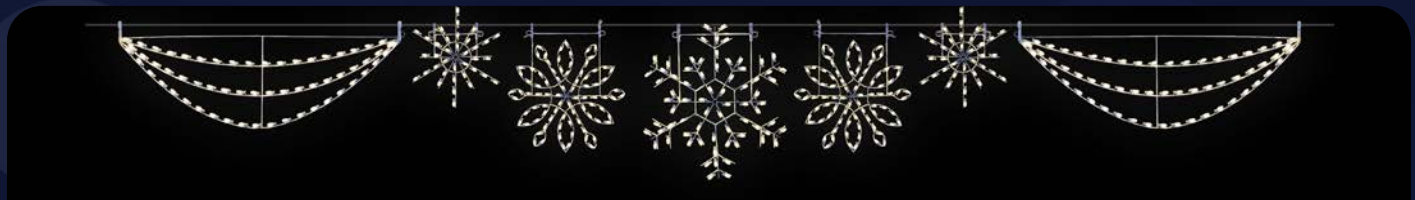

# DISPLAYS | SKYLINES

Traditional skyline decorations are a stunning feature that add an eye-catching element to festive streetscapes. Suspended above streets, their grand scale and intricate designs make them a focal point, transforming ordinary streets into festive destinations that invite people to pause, admire, and immerse themselves in the seasonal charm. *All skylines include rings for installation. Clearance and height requirements vary by municipality. Please check local regulations prior to installation.*

*Bows shown are optional and should be purchased separately. See page 56.*

Scan the QR code to view all skyline options on our website

*\*Bows sold separately.*

Mountain Pine Candle Wreath Skyline

40' W x 50" H | Lamps 92 C-7 & C-9 | VD-R-40-MPCWR-WW | \$1,635 • 50' W x 50" H | Lamps 102 C-7 & C-9 | VD-R-50-MPCWR-WW | \$1,825