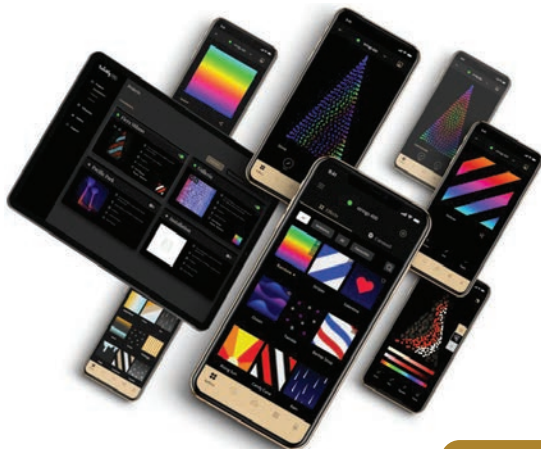

**Twinkly Pro™ Plus Bundle**

- (5) Wifi/Ethernet Controller
- (20) 250 light count RGBW light strings

TP-S-RGBW-K  
**\$5,000**

twinkly PRO PACKAGES

**DELUXE PACKAGE**

This deluxe package, is just that. This bundle contains all components needed for decorating an extra large space with smart lighting. Decorate trees, buildings, plazas, parks and more. Your imagination is the limit. \*See photo for comparison.

**Twinkly Pro™ Plus Bundle**

- (20) Wifi/Ethernet Controller
- (80) 250 light count RGBW light strings

TP-D-RGBW-K  
**\$20,000**

Use the Twinkly mobile App to map lights via your smartphone camera, sync multiple devices for a larger display, and pair with Twinkly Music for lights that react to sounds and music in real time.