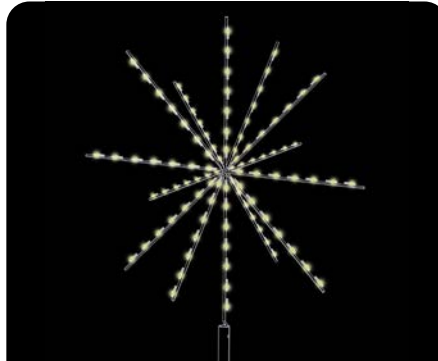

3D Snowburst Topper

3'H	Lamps 105 C-7	TT-3-SB	$835
4'H	Lamps 132 C-7	TT-4-SB	$995
5'H	Lamps 185 C-7	TT-5-SB	$1,072
6'H	Lamps 211 C-7	TT-6-SB	$1,325