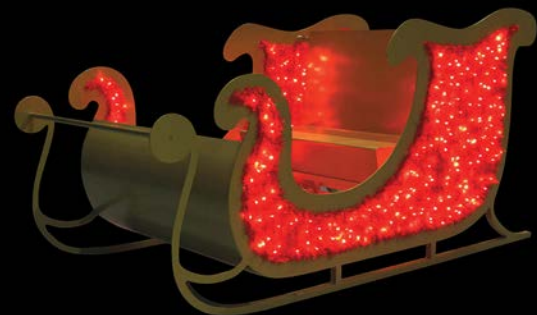

Karl Flying Snowman w/ Seat  
6.5'H x 9.3'W  
DS-7-POKFS | \$11,890

Frozen Winter Sled Display  
3.9'H x 7.5'W  
DS-4-POFWS | \$7,135

Gold and Red Holiday Sled  
6.9'H x 4.4'W  
DS-4-POHS-GR | \$12,485

★ DELUXE LINE | ✦ SIGNATURE LINE | ▲ FESTIVE LINE