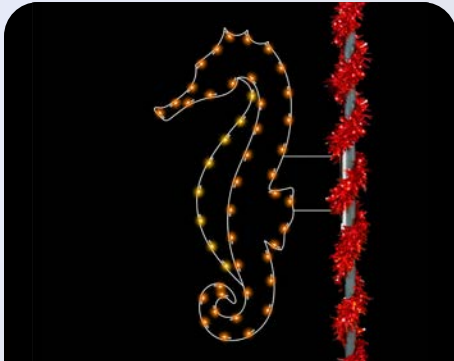

Sea Horse

6'H x 2.66'W | Lamps 73 C-7
PM-SLB-SEHR72-MC | TS-6-SEHR-MC | $631