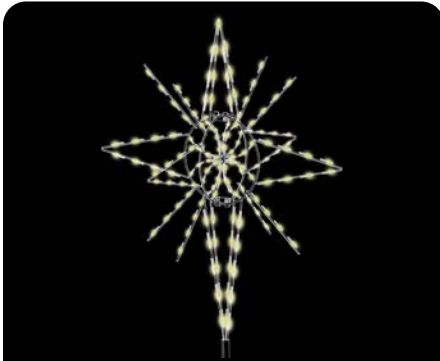

A beautiful topper is the final detail that brings your holiday tree to life. Designed for vivid visibility and long-lasting brilliance, each piece adds height, sparkle, and a touch of magic to your décor.