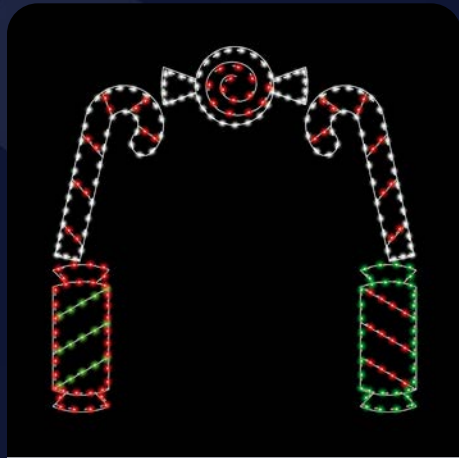

Candy Arch
12'H x 12'W | Lamps 338 C-7
TS-12-CYA-CW | $4,820