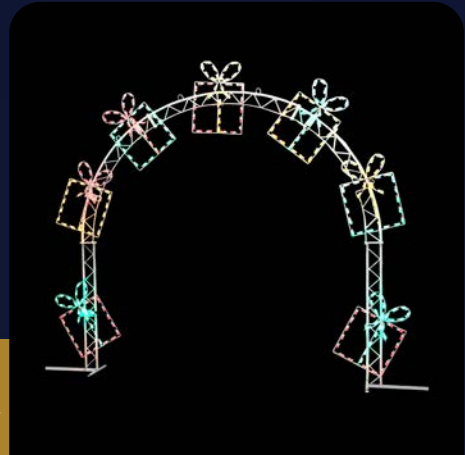

Our Gift Package Arch includes a redesigned modular frame, designed to swap out decorations in similar sizes! More details coming soon on our website!

Gift Package Arch
13'H x 14.5'W | Lamps 271 C-7
TS-13-GPLA-MC | $5,700