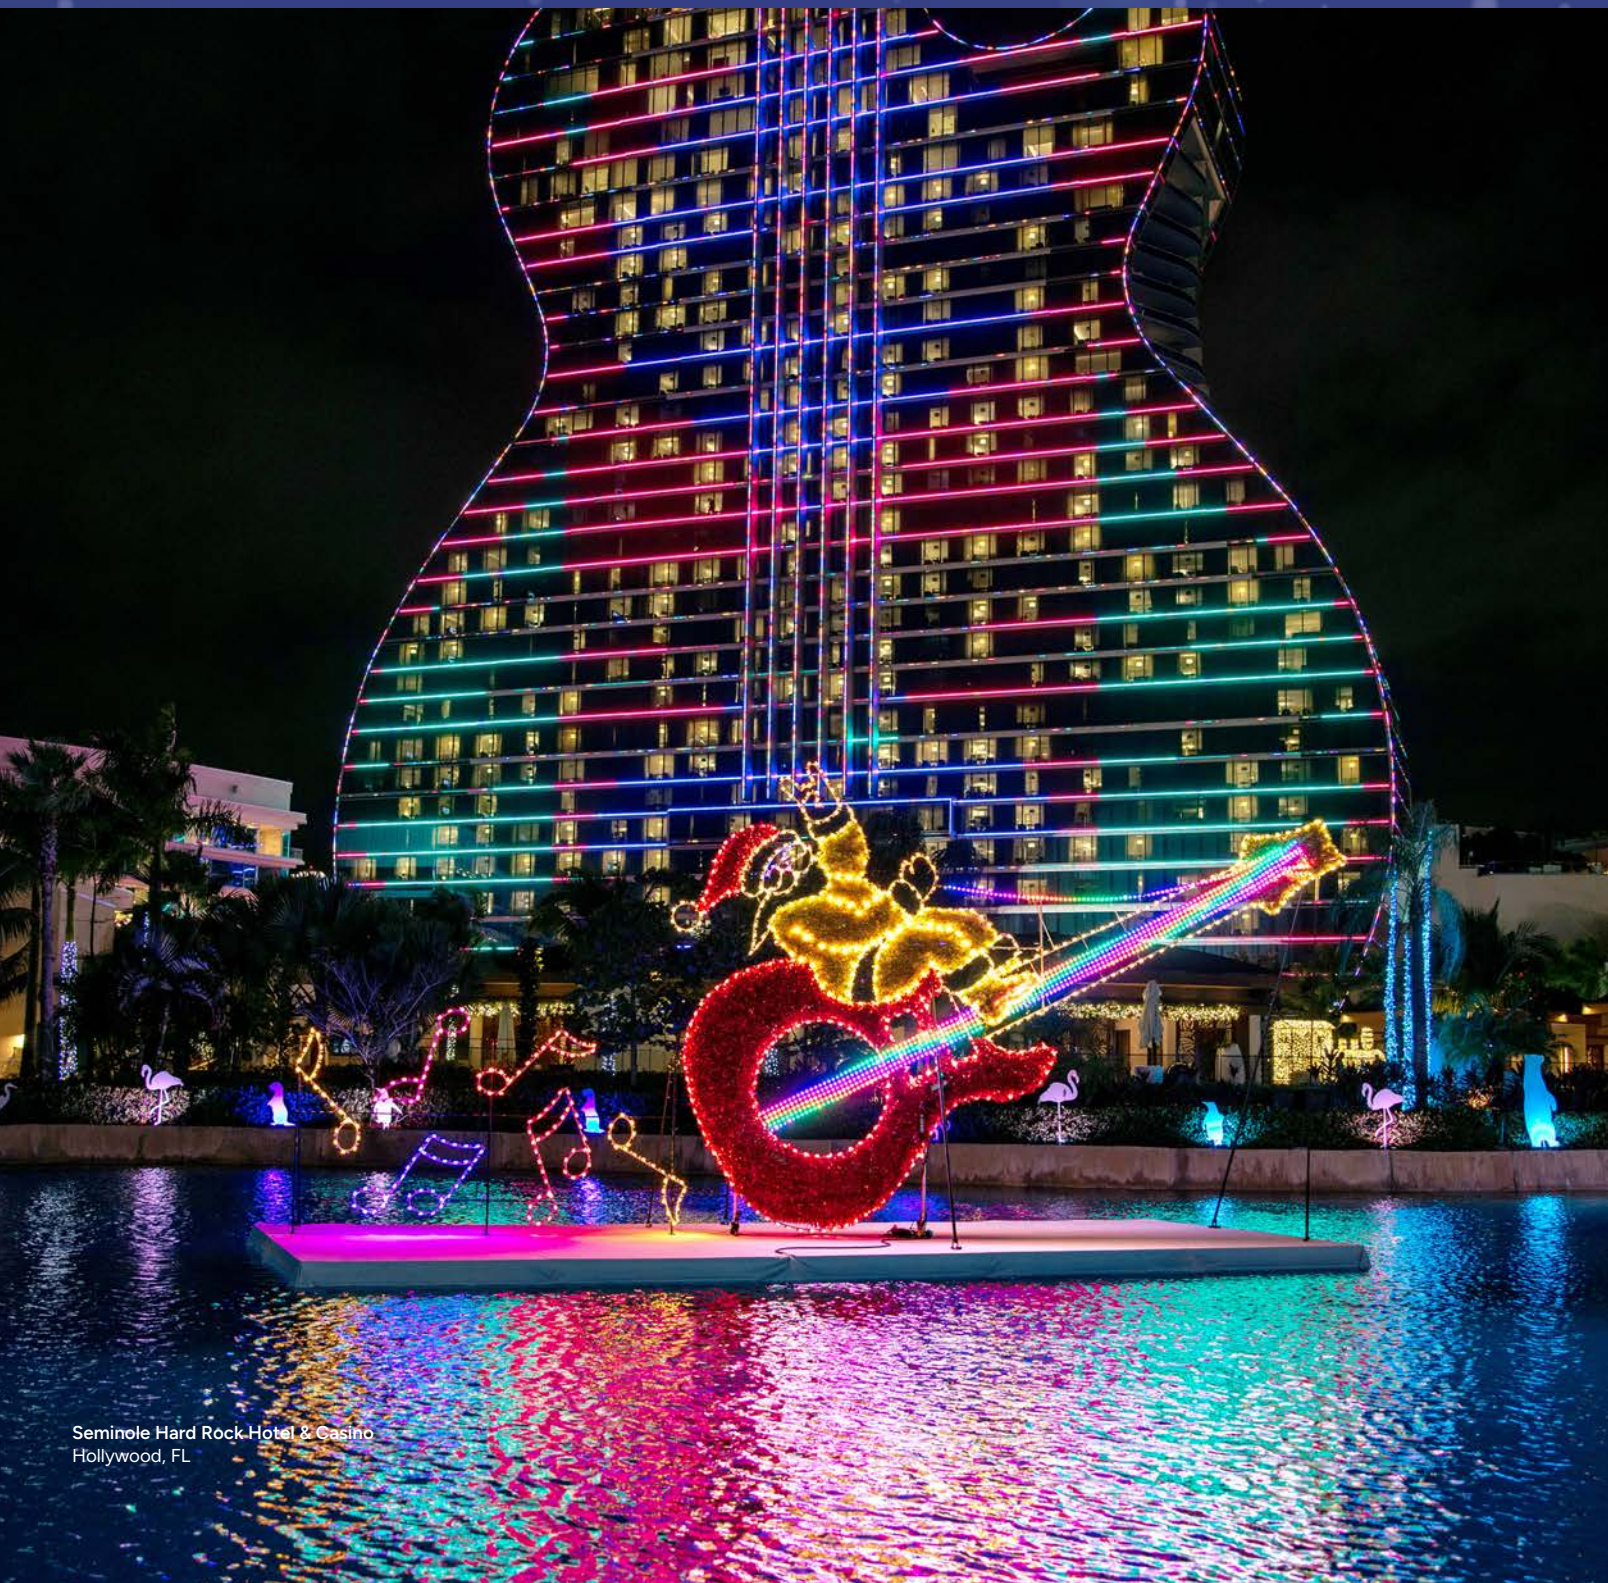

Rustic Pumpkin with Hat Display ▲  
3'W x 4'H | Lamps 110 C-7  
TS-4-RPU-MC | \$955

Flying Witch on Broom Stick Display ★  
6'H x 4.25'W | Lamps 103 C-7  
TS-6-WIBR-CW | \$1,220

★ DELUXE LINE | ✦ SIGNATURE LINE | ▲ FESTIVE LINE

# CUSTOM-DESIGNED EXPERIENCES

Seminole Hard Rock Hotel & Casino  
Hollywood, FL