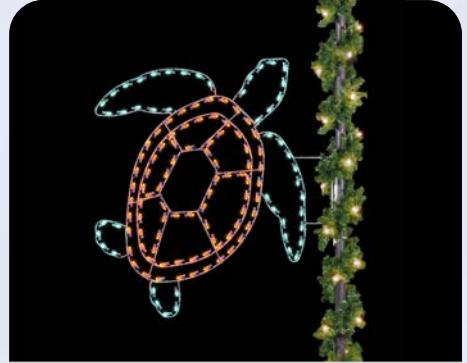

Turtle

6'H x 5'W | Lamps 140 C-7
PM-SLB-TRTL72-MC | TS-6-TRTL-MC | $999