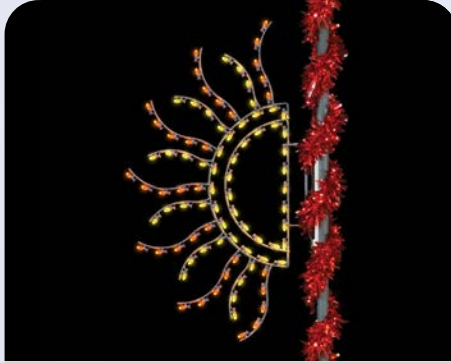

Sun

6'H x 3'W | Lamps 90 C-7
PM-SLB-SUN72-MC | TS-6-SUN-MC | $723