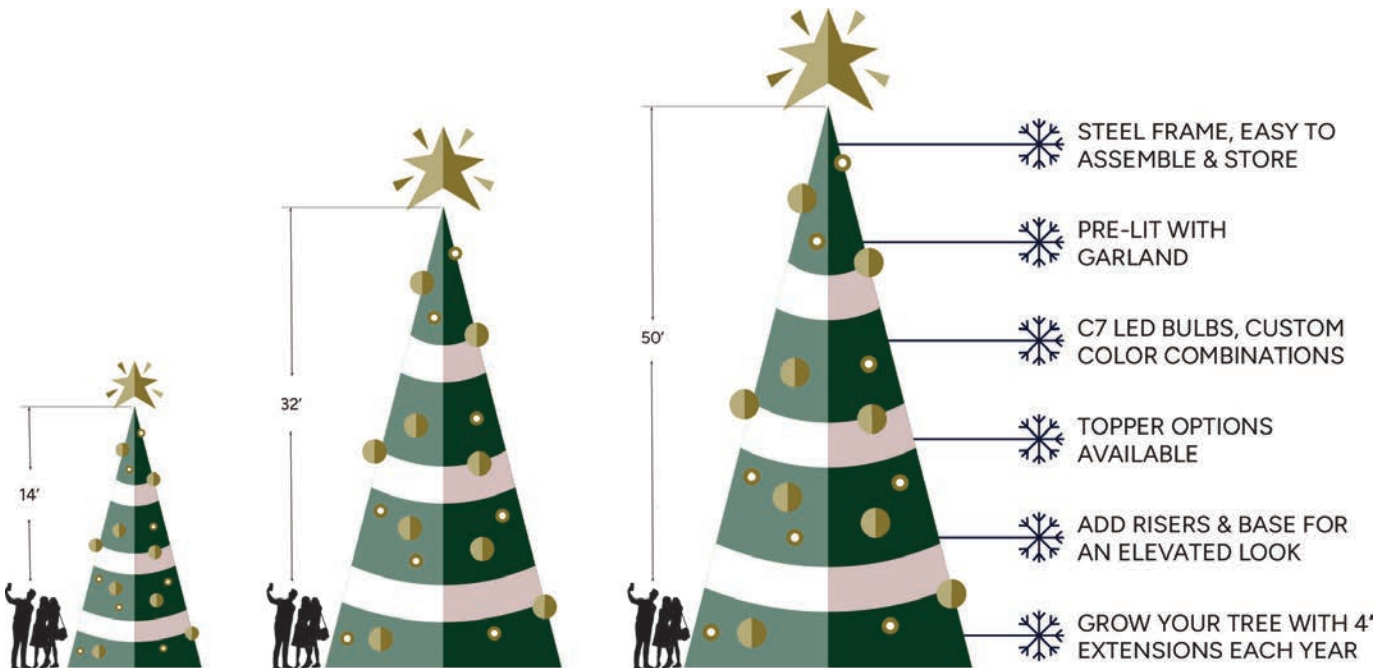

*Price shown is valid until February 28TH 2026. Call or visit us online to check available discounts!