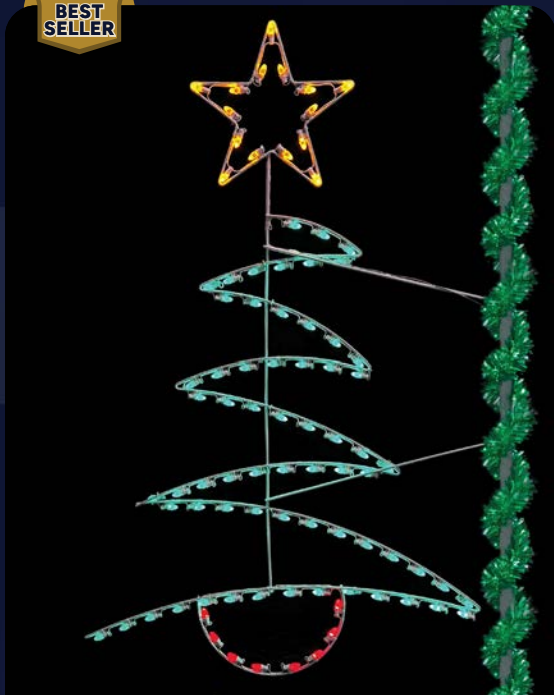

Economy Z-Tree ★
8'H x 5'W | Lamps 88 C-7
PM-SLB-EZT96-MC | $850