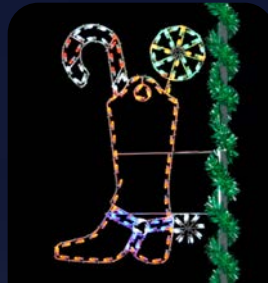

Boot w/ Candy ✕
6'H | Lamps 111 C-7
PM-SLB-BWC72-CW | $995