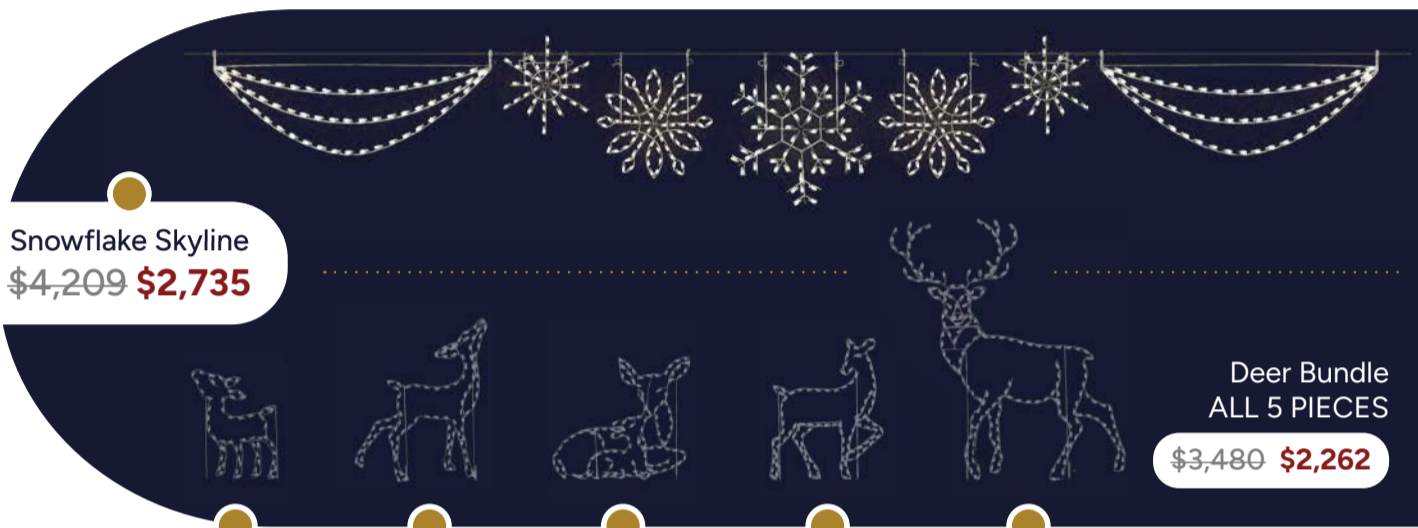

Buy Early & Save!

UP TO 35% OFF NOW
THROUGH FEBRUARY 28TH.

6' Christmas Tree w/ Bow Pole Mount
\$545 **\$354**

Presidential Snowflake Pole Mount
Available in sizes 3'+
Starting at \$600 **\$390**

Globe Mounted Wreath
Available in sizes 50"+
Starting at \$740 **\$481**

Pole Wrap Kit w/ Bow
\$315 **\$204**

TRADITIONAL SERIES

Snowflake Skyline
\$4,209 **\$2,735**

Deer Bundle
ALL 5 PIECES
\$3,480 **\$2,262**

4' Fawn \$460 **\$299** 6' Proud Doe \$735 **\$477** 5' Mother & Fawn \$800 **\$520** 5.5' Doe Looking Back \$675 **\$438** 10' Buck Standing Proud \$995 **\$646**

Panel Trees
Available in sizes 14' - 50'
Starting at \$6,630
\$4,309

3D Nativity Star
Available in Sizes 3'+
Starting at \$760
\$494

Santa & Baby Deer Photo Op
\$1,695
\$1,100

Holiday Trees, Toppers & Accessories