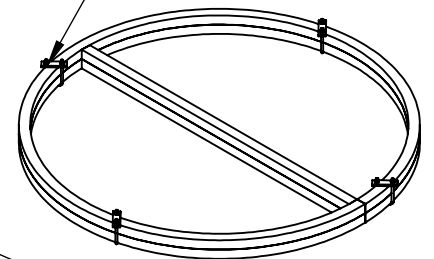

Assembly :
Assemble the body to the legs of Santa Claus.
Bolt them with some brackets through the
trapdoor in the back of Santa.

Bracket

Assembly

| | | | | |
|---|------------|----------------------|------|-----|
|  | Xmas Santa | | | |
| | DS-12-MX | Mounting instruction | | |
| | M. Boucaud | 07/08/2020 | 1:20 | 1/1 |